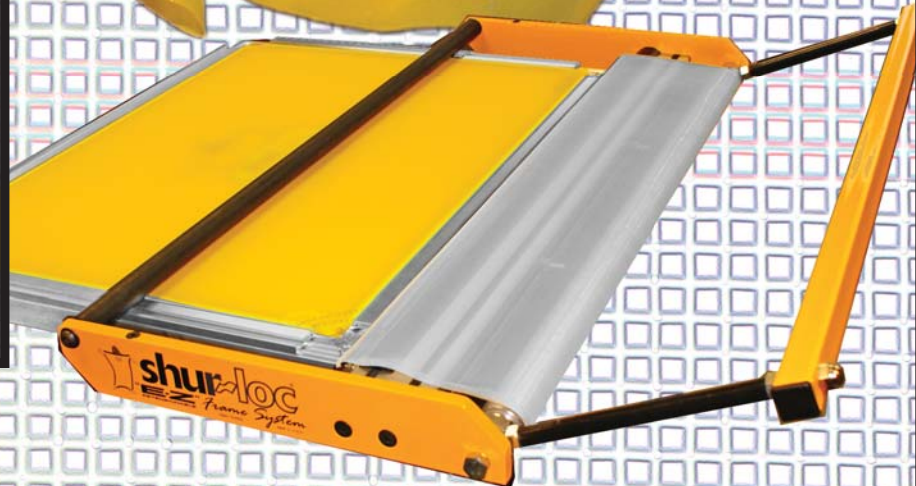

The revolutionary “hybrid” Frame!

No strips, glue, grinding or retensioning bolts!

- The shur-loc® “E-Z” Retensionable Frame!
- “E-Z” snap in panels
 - “E-Z” retensionability
 - “E-Z” high tension
 - “E-Z” in-house stretching
- “E-Z” Stretcher - “E-Z” Panels - “E-Z” Frames