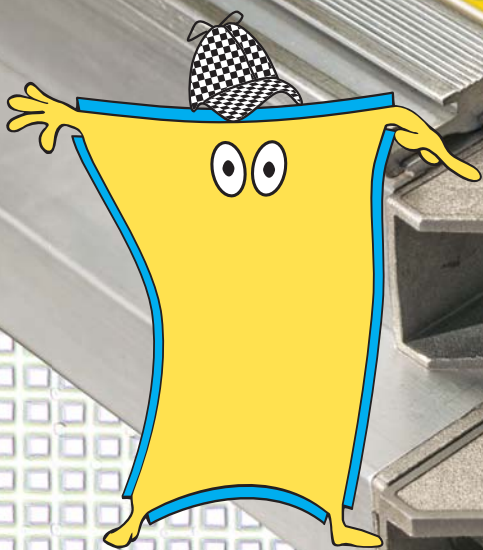

The revolutionary “hybrid” Frame!

No strips, glue, grinding or retensioning bolts!

- The shur-loc® “E-Z” Retensionable Frame!
- “E-Z” snap in panels
 - “E-Z” retensionability
 - “E-Z” high tension
 - “E-Z” in-house stretching
- “E-Z” Stretcher - “E-Z” Panels - “E-Z” Frames